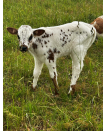

Courtesy of HollyBilly Farms

Bravo / Monika Heifer

Date of Birth: 06/06/2024
Registration 1: Pending

Bravo / Monika Heifer

RRR Bravo's Edge 606

BL MONIKA SASSY

RIO BRAVO CHEX

RRR Miss Diamond 207

COWBOY TUFF CHEX

LADY RED BL214

JP RIO GRANDE

BL SUNSHINE TARI

RRR DIAMOND RIO'S EDGE
819

RRR Miss Dottie 854

COWBOY CHEX

BL RIO CATCHIT